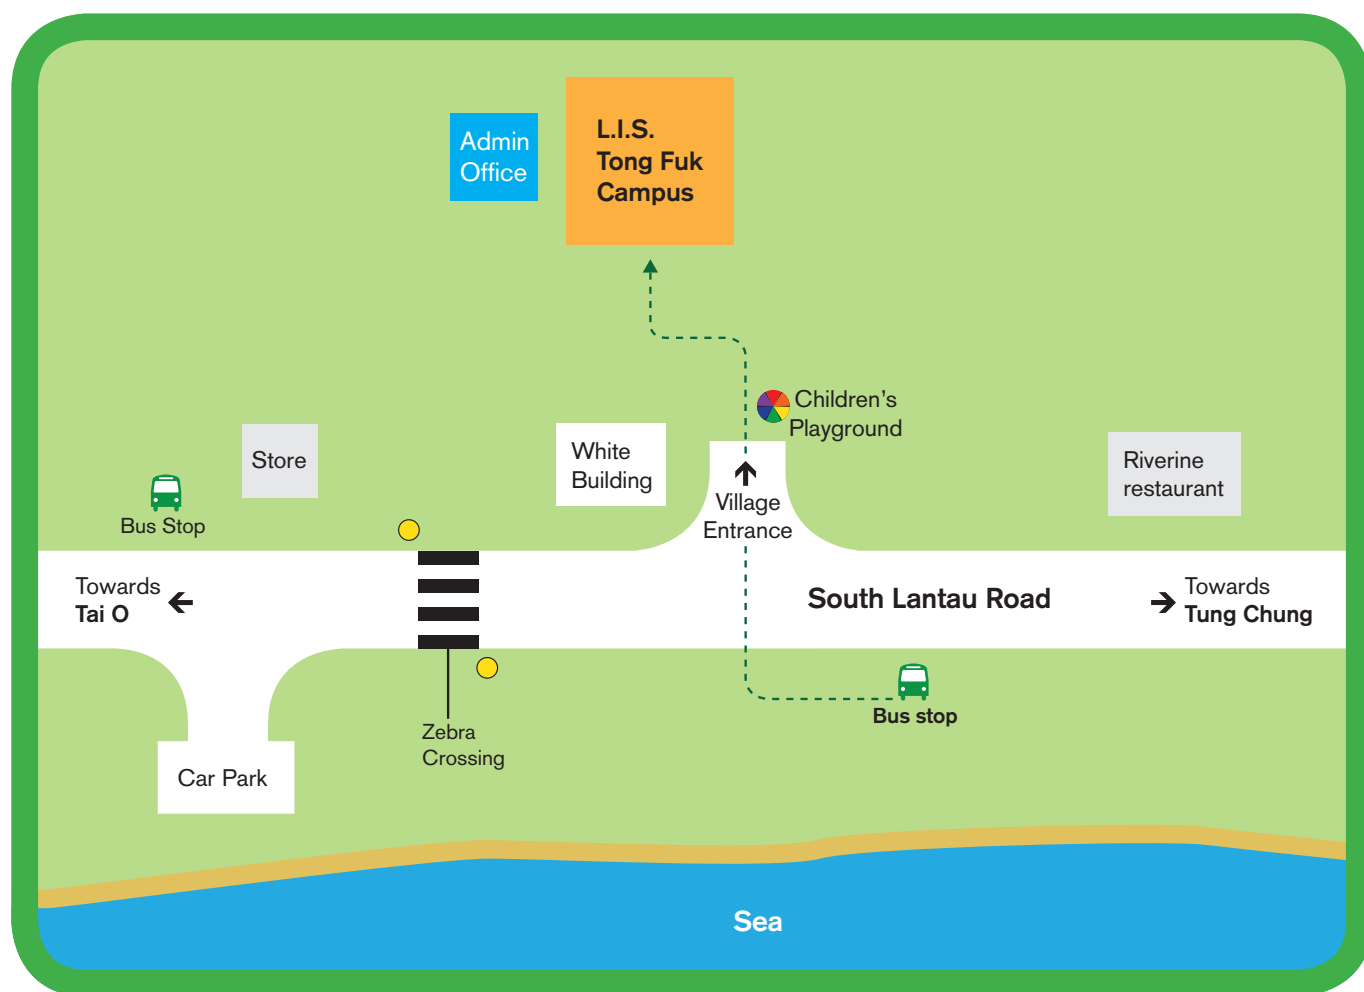

Lantau International School

Tong Fuk Campus Lower Primary (P1 - P3)

113 Tong Fuk Village, Lantau,
New Territories, Hong Kong.

Directions:

bus: no.11 (Tai O) / no.23 (Ngong Ping) from Tung Chung bus terminus.

Once entering Tong Fuk, get off at the 1st bus stop, cross the road and see a white building (left) next to the village entrance.

journey: 30 mins approx. **website:** www.newlantaobus.com

taxi: use a **blue** taxi for south Lantau only.

journey: 20 mins approx.

car: from Tung Chung head onto Yu Tung Road then towards Tung Chung Road uphill, go past Shek Mun Kap (1st roundabout) and straight on. Bottom of the hill take a right (2nd roundabout) signposted for Tai O and travel along South Lantau Road (10 mins). Tong Fuk will be in sight when passing by the Riverine restaurant (right), further on you will see a zebra crossing with a nearby car park.

journey: 20 mins approx.